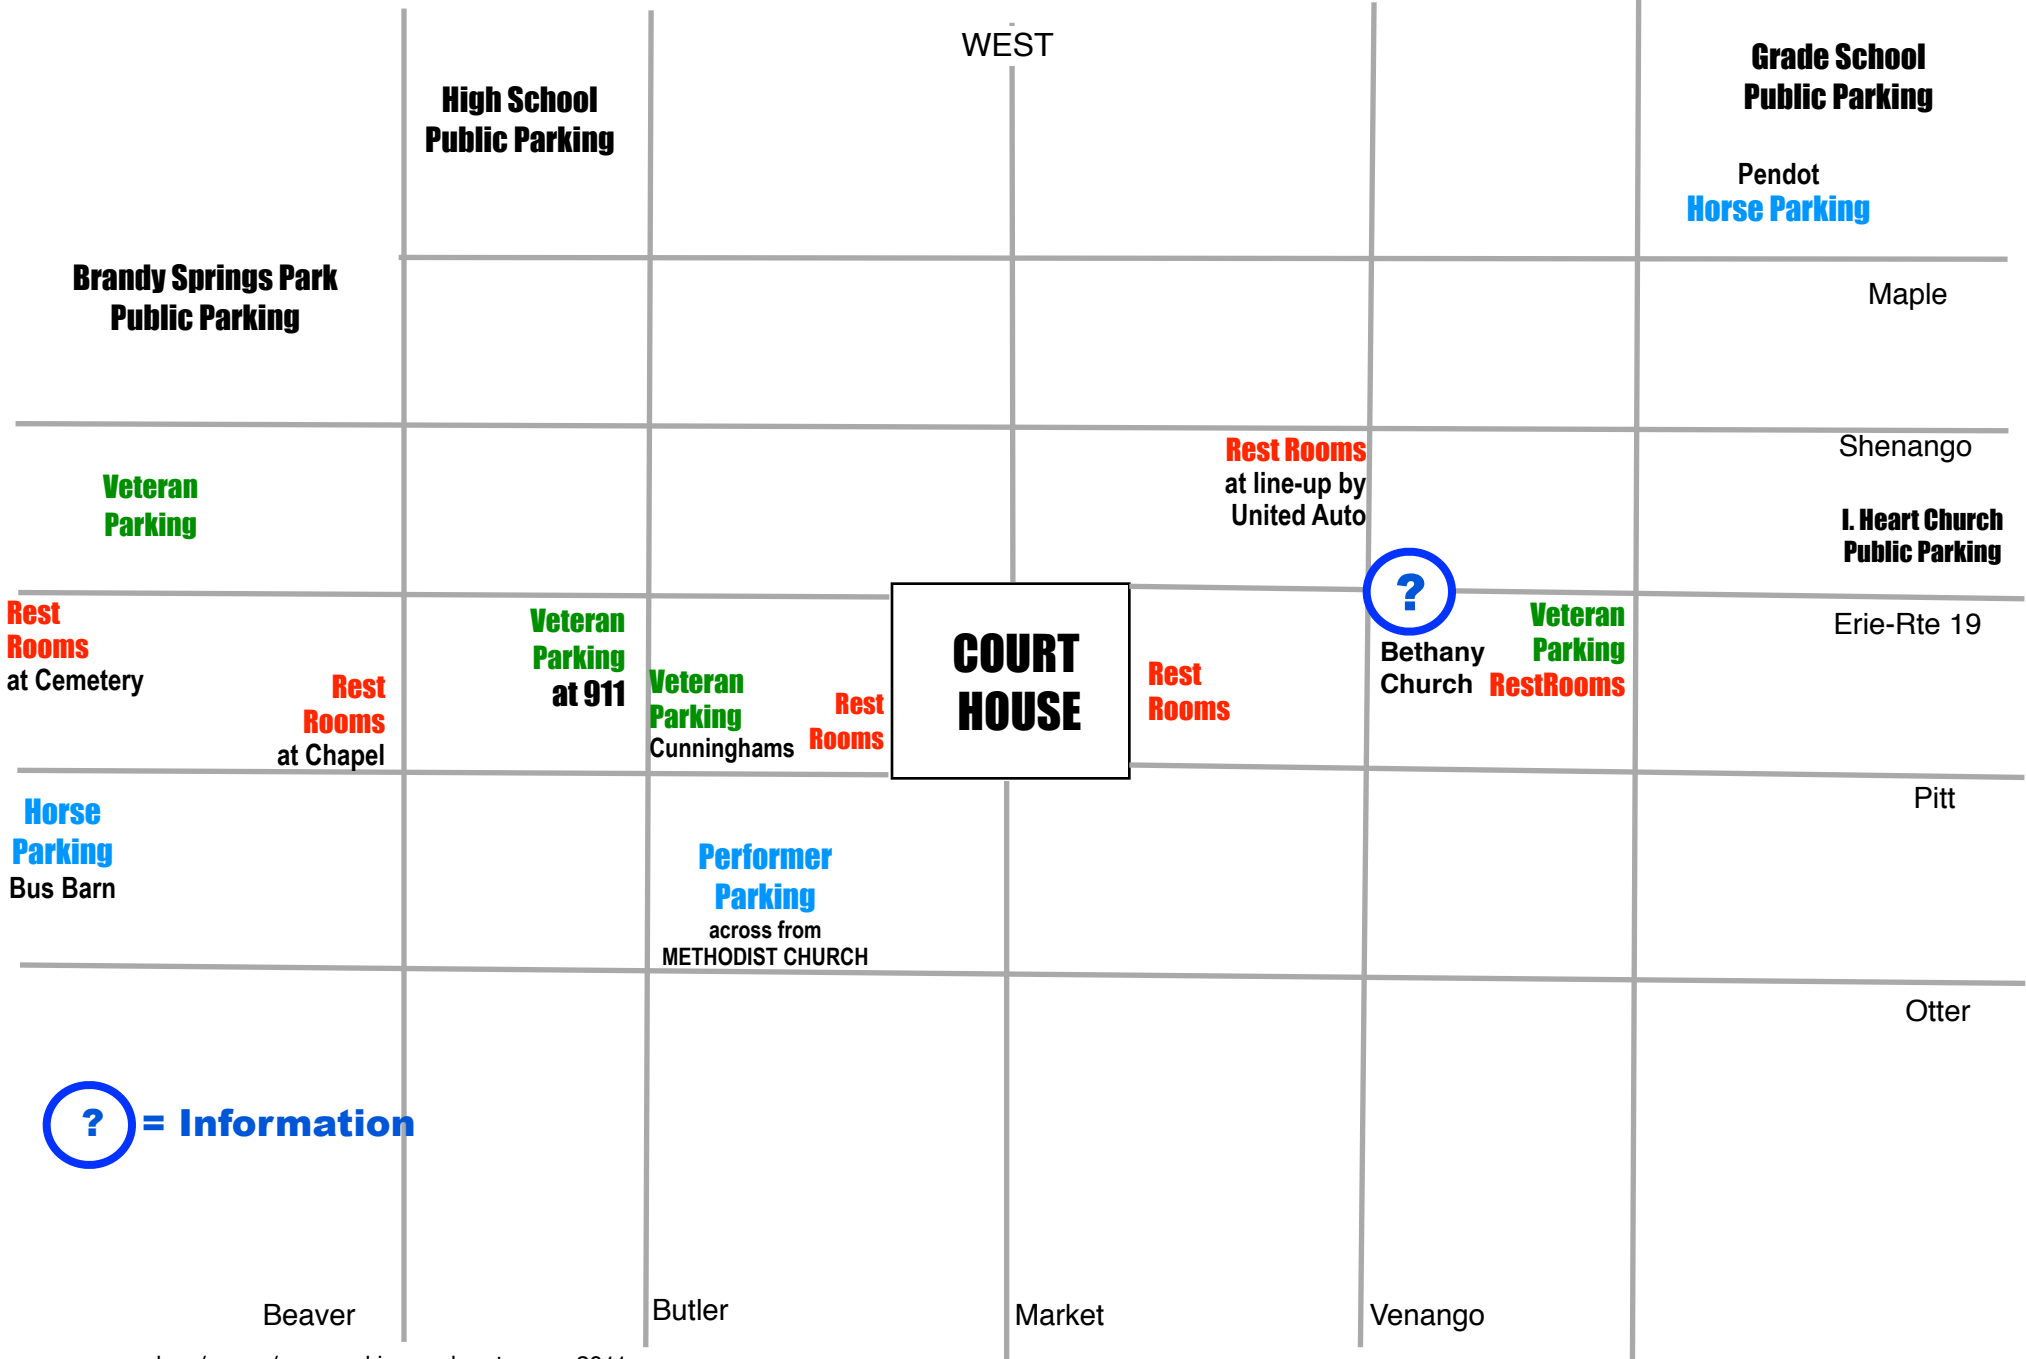

PARKING AND RESTROOM MAP

WEST

COURT HOUSE

EAST

Beaver

Butler

Market

Venango

Grade School Public Parking

Pendot
Horse Parking

Brandy Springs Park Public Parking

Veteran Parking

Rest Rooms at Cemetery

Rest Rooms at Chapel

Horse Parking Bus Barn

Veteran Parking at 911

Veteran Parking at Cunninghams Rest Rooms

Performer Parking across from METHODIST CHURCH

Rest Rooms at line-up by United Auto

Rest Rooms

Bethany Church

Veteran Parking RestRooms

Maple

Shenango

I. Heart Church Public Parking

Erie-Rte 19

Pitt

Otter

? = Information