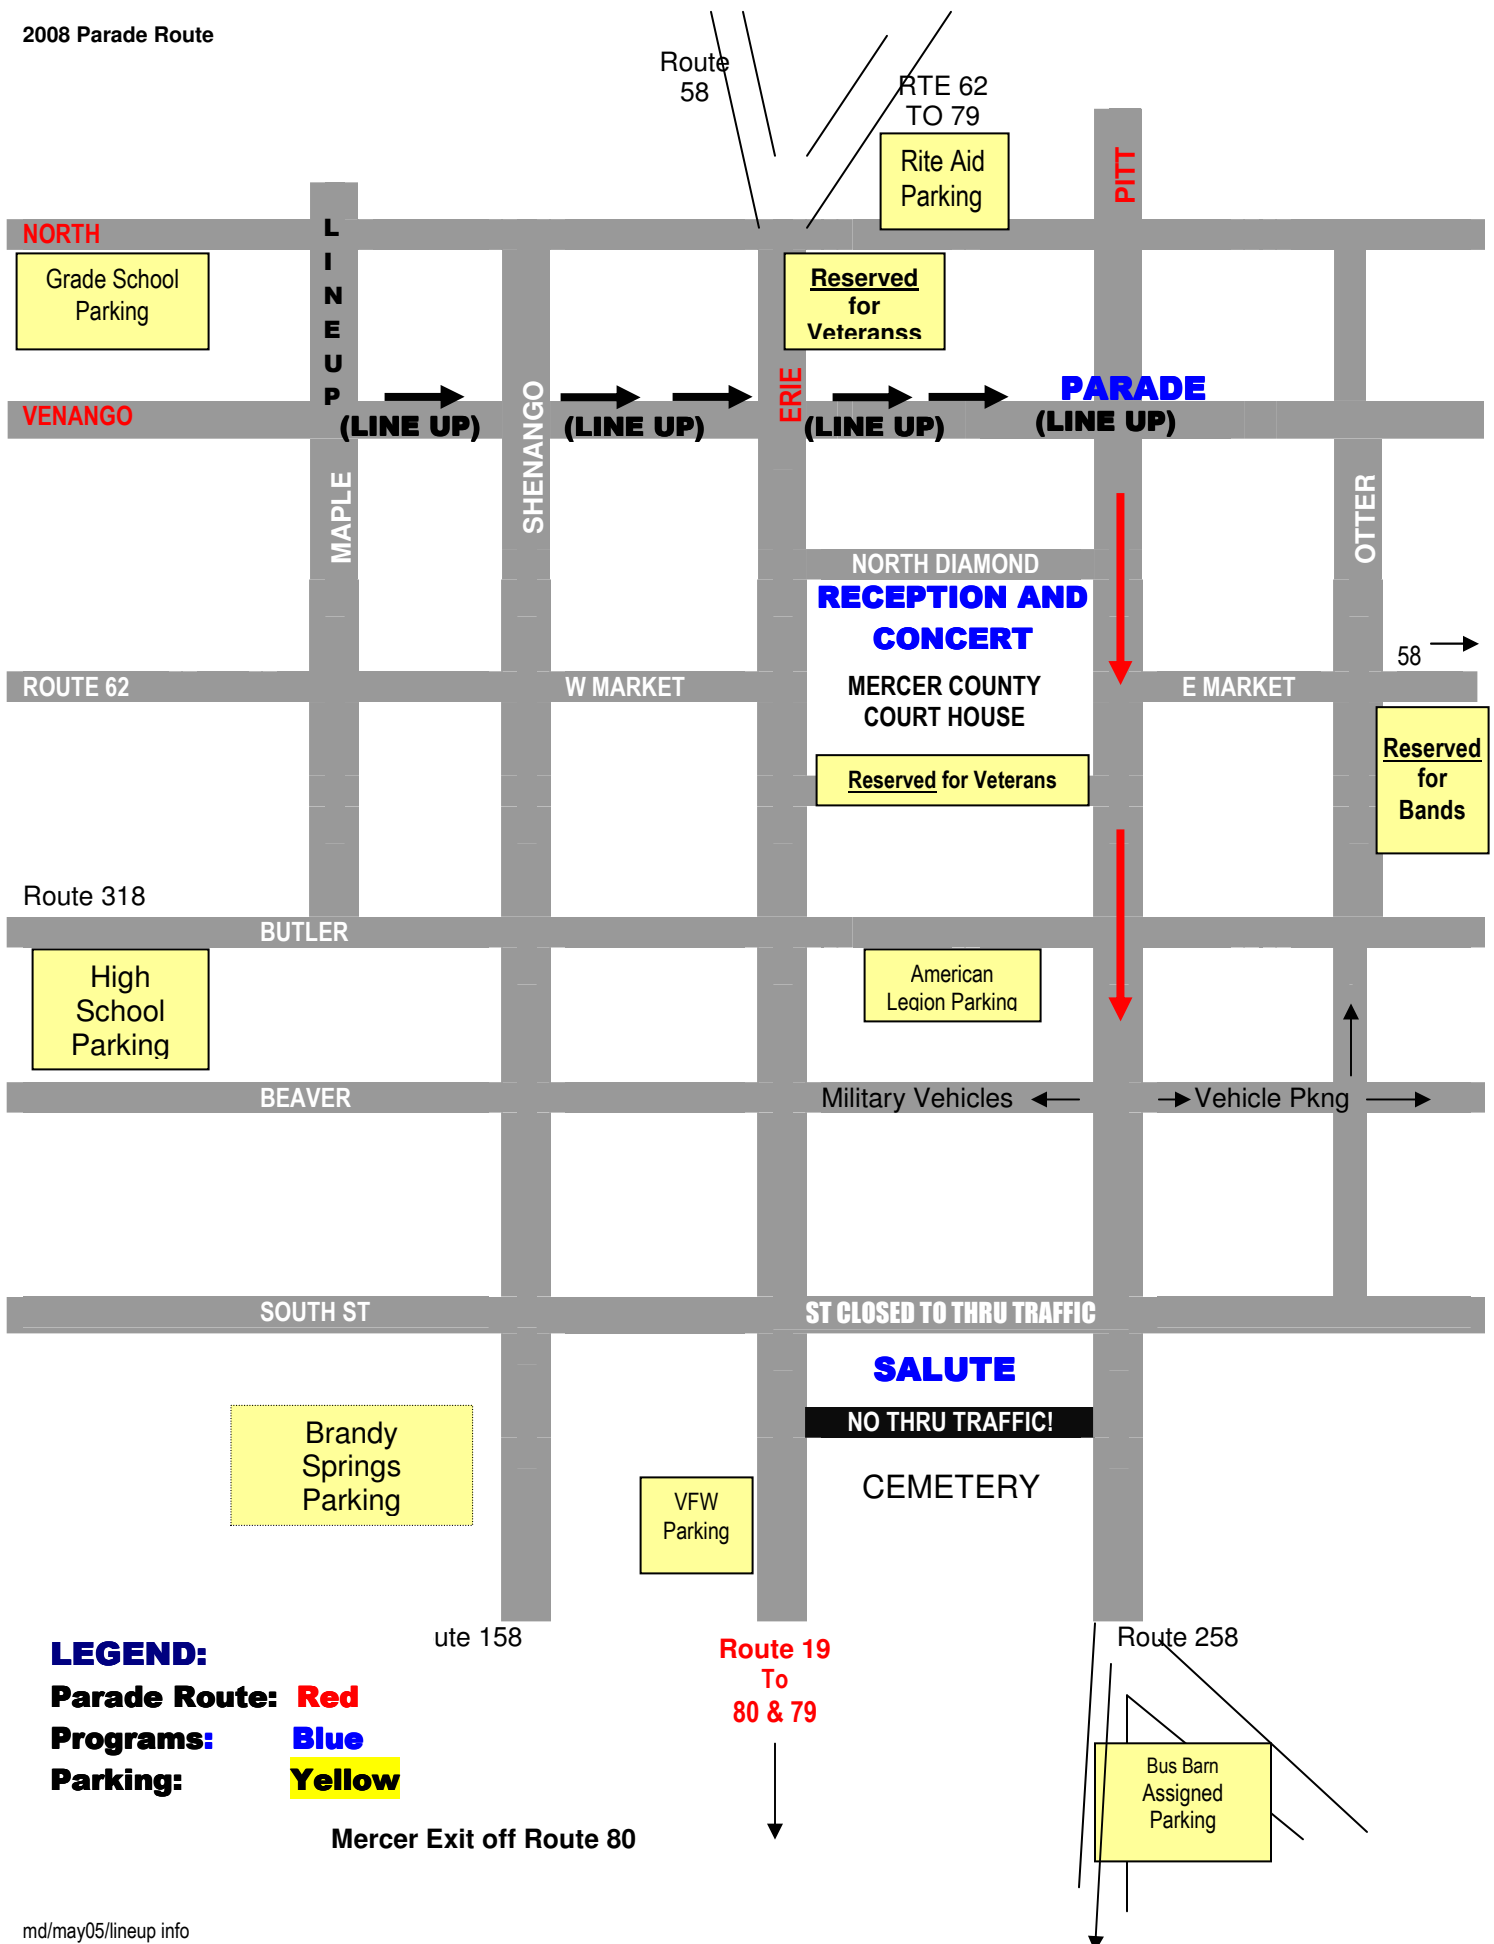

2008 Parade Route

LEGEND:

Parade Route: Red

Programs: Blue

Parking: Yellow

Mercer Exit off Route 80